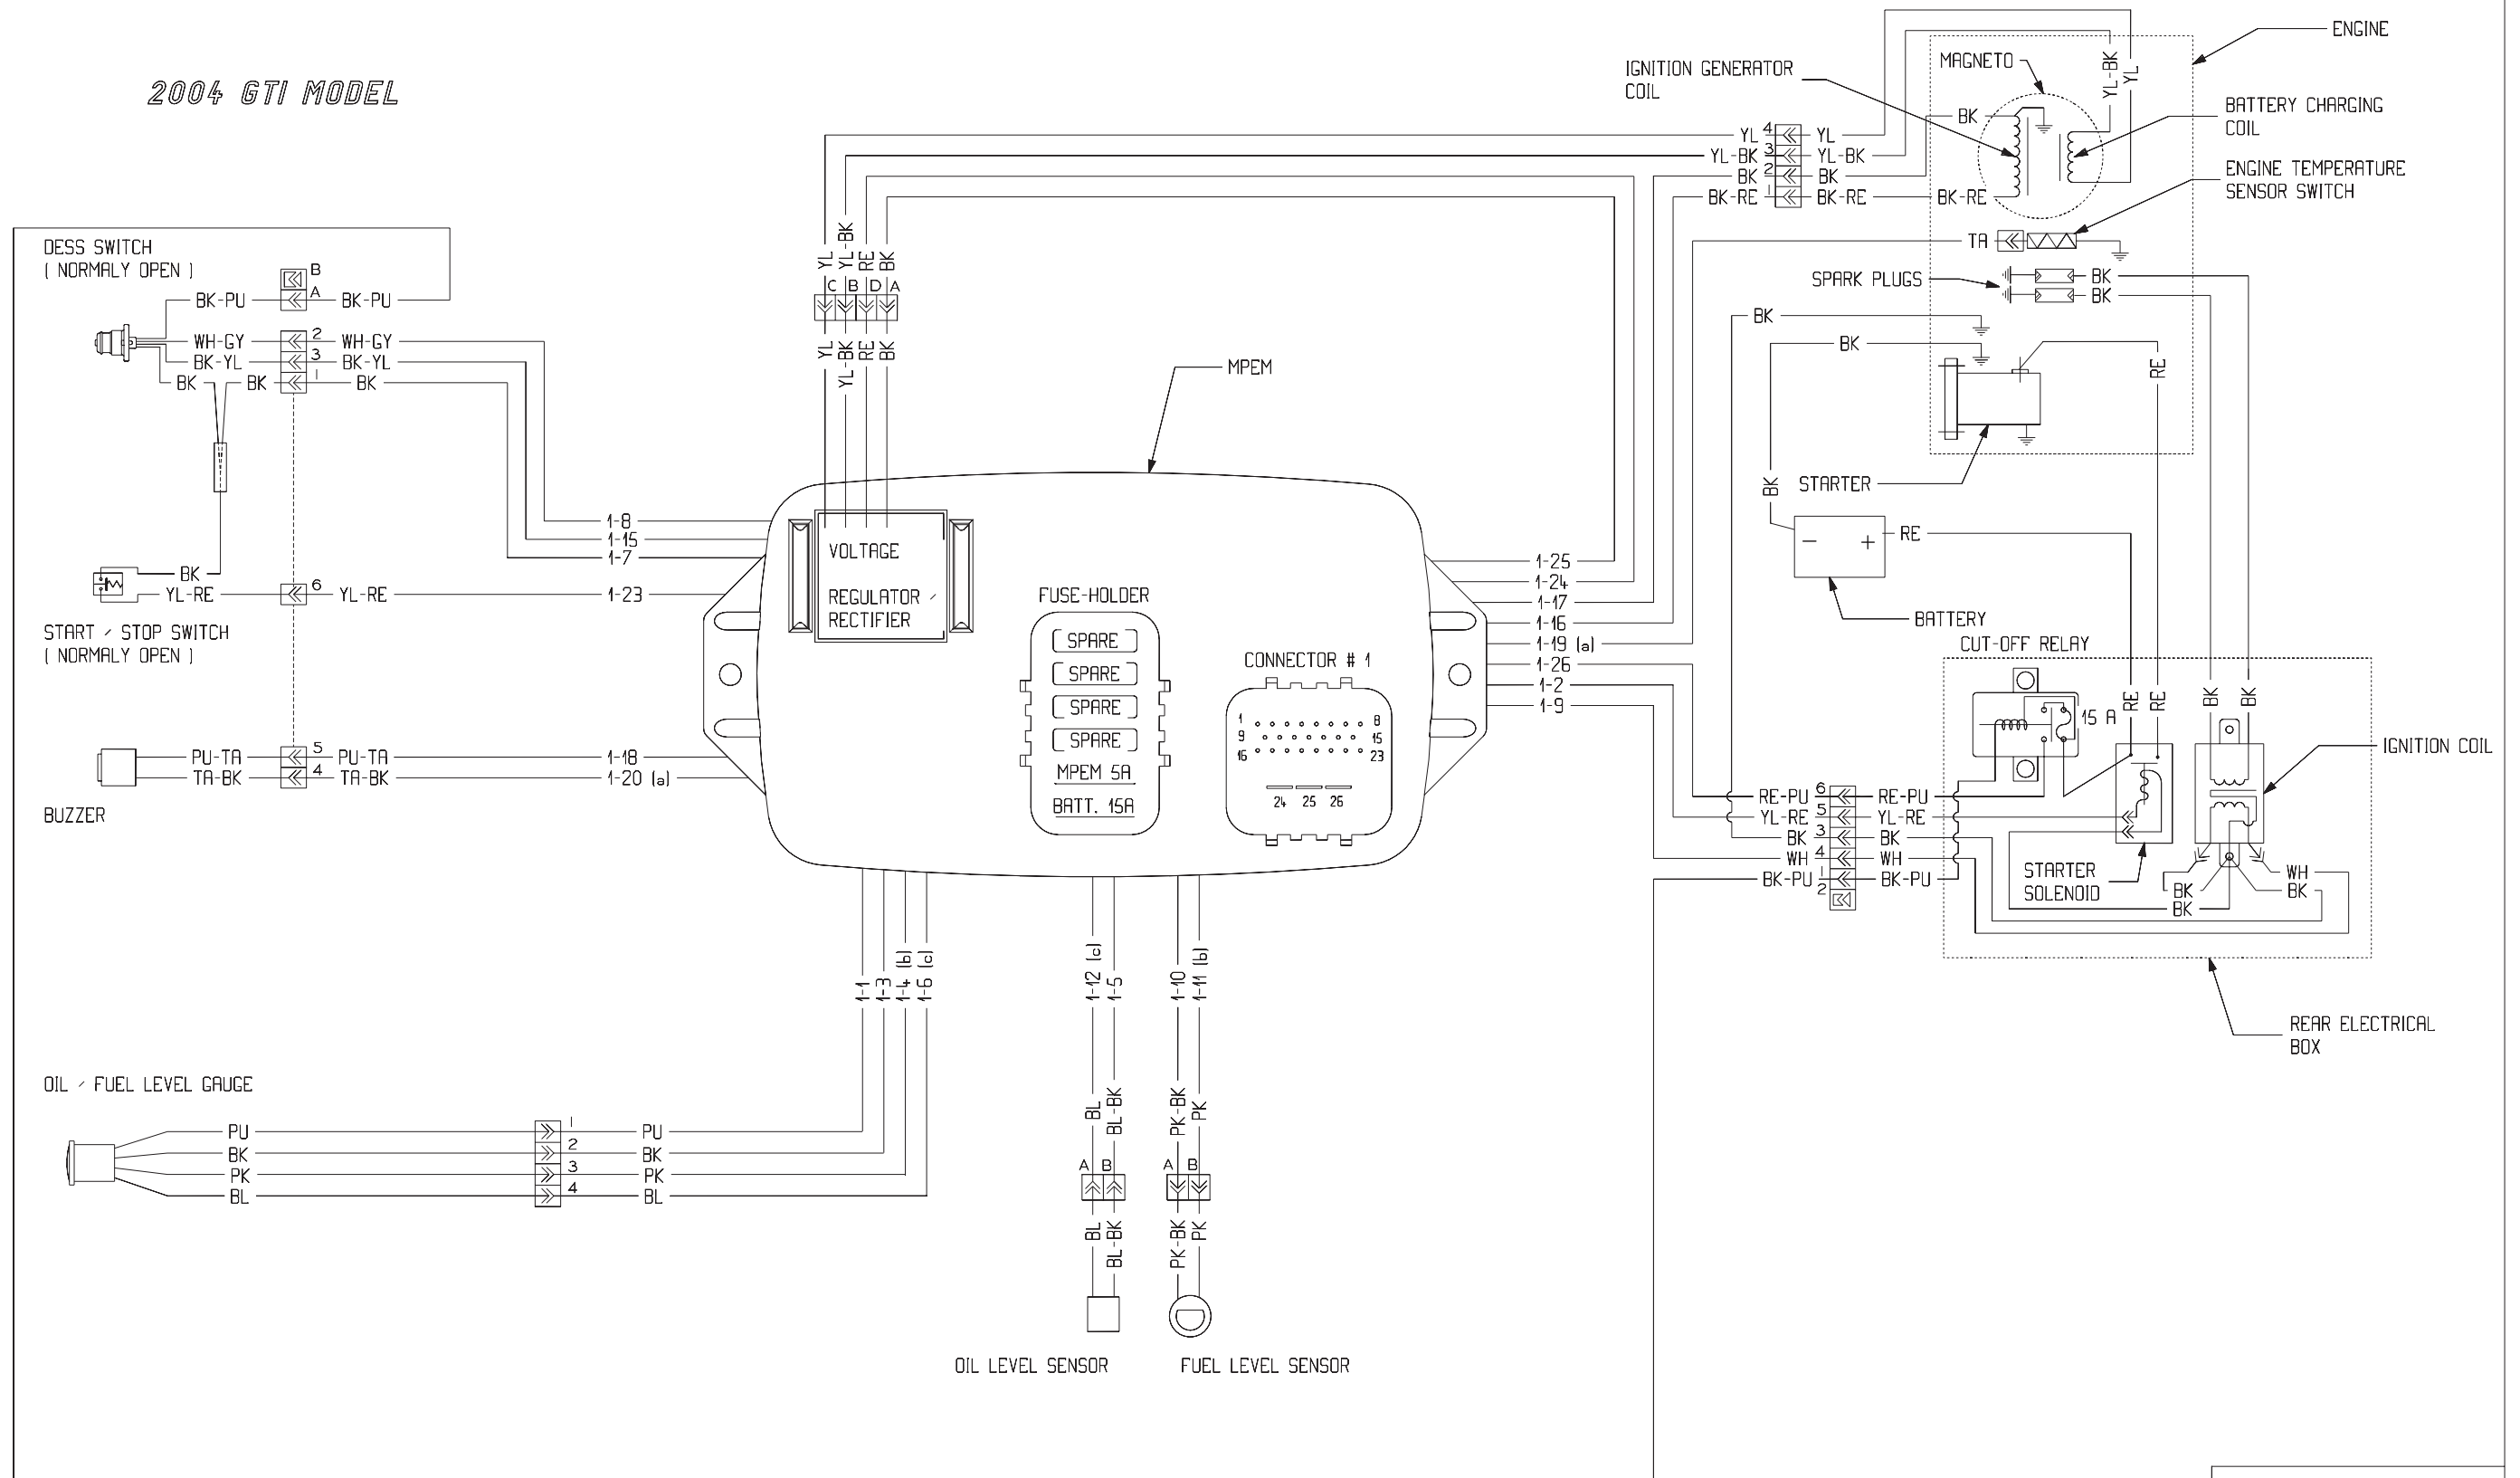

2004 GTI MODEL

**WARNING**

ENSURE ALL TERMINALS ARE PROPERLY CRIMPED ON THE WIRES AND ALL CONNECTOR HOUSING ARE PROPERLY FASTENED.

COLOR CODE

WH = WHITE	BK = BLACK
RE = RED	YL = YELLOW
PU = PURPLE	TA = TAN
GN = GREEN	BW = BROWN
GY = GREY	BL = BLUE
PK = PINK	OR = ORANGE

2004 GTI LE MODEL

**WARNING**

ENSURE ALL TERMINALS ARE PROPERLY CRIMPED ON THE WIRES AND ALL CONNECTOR HOUSING ARE PROPERLY FASTENED.

COLOR CODE

WH = WHITE	BK = BLACK
RE = RED	YL = YELLOW
PU = PURPLE	TA = TAN
GN = GREEN	BW = BROWN
GY = GREY	BL = BLUE
PK = PINK	OR = ORANGE

2004 GTI RFI MODEL

**WARNING**

ENSURE ALL TERMINALS ARE PROPERLY CRIMPED ON THE WIRES AND ALL CONNECTOR HOUSING ARE PROPERLY FASTENED.

WH = WHITE	BK = BLACK
RE = RED	YL = YELLOW
PU = PURPLE	TA = TAN
GN = GREEN	BW = BROWN
CY = GREY	BL = BLUE
PK = PINK	OR = ORANGE

F17Z06

2004 GTX 4-TEC SERIES, RXP 4-TEC SUPERCHARGED

**WARNING** : ENSURE ALL TERMINALS ARE PROPERLY CRIMPED ON THE WIRES AND ALL CONNECTOR HOUSING ARE PROPERLY FASTENED.

**COLOR CODE**

WH - WHITE	BK - BLACK
RE - RED	YL - YELLOW
PU - PURPLE	TR - TAN
GN - GREEN	BW - BROWN
GY - GREY	BL - BLUE
PK - PINK	OR - ORANGE