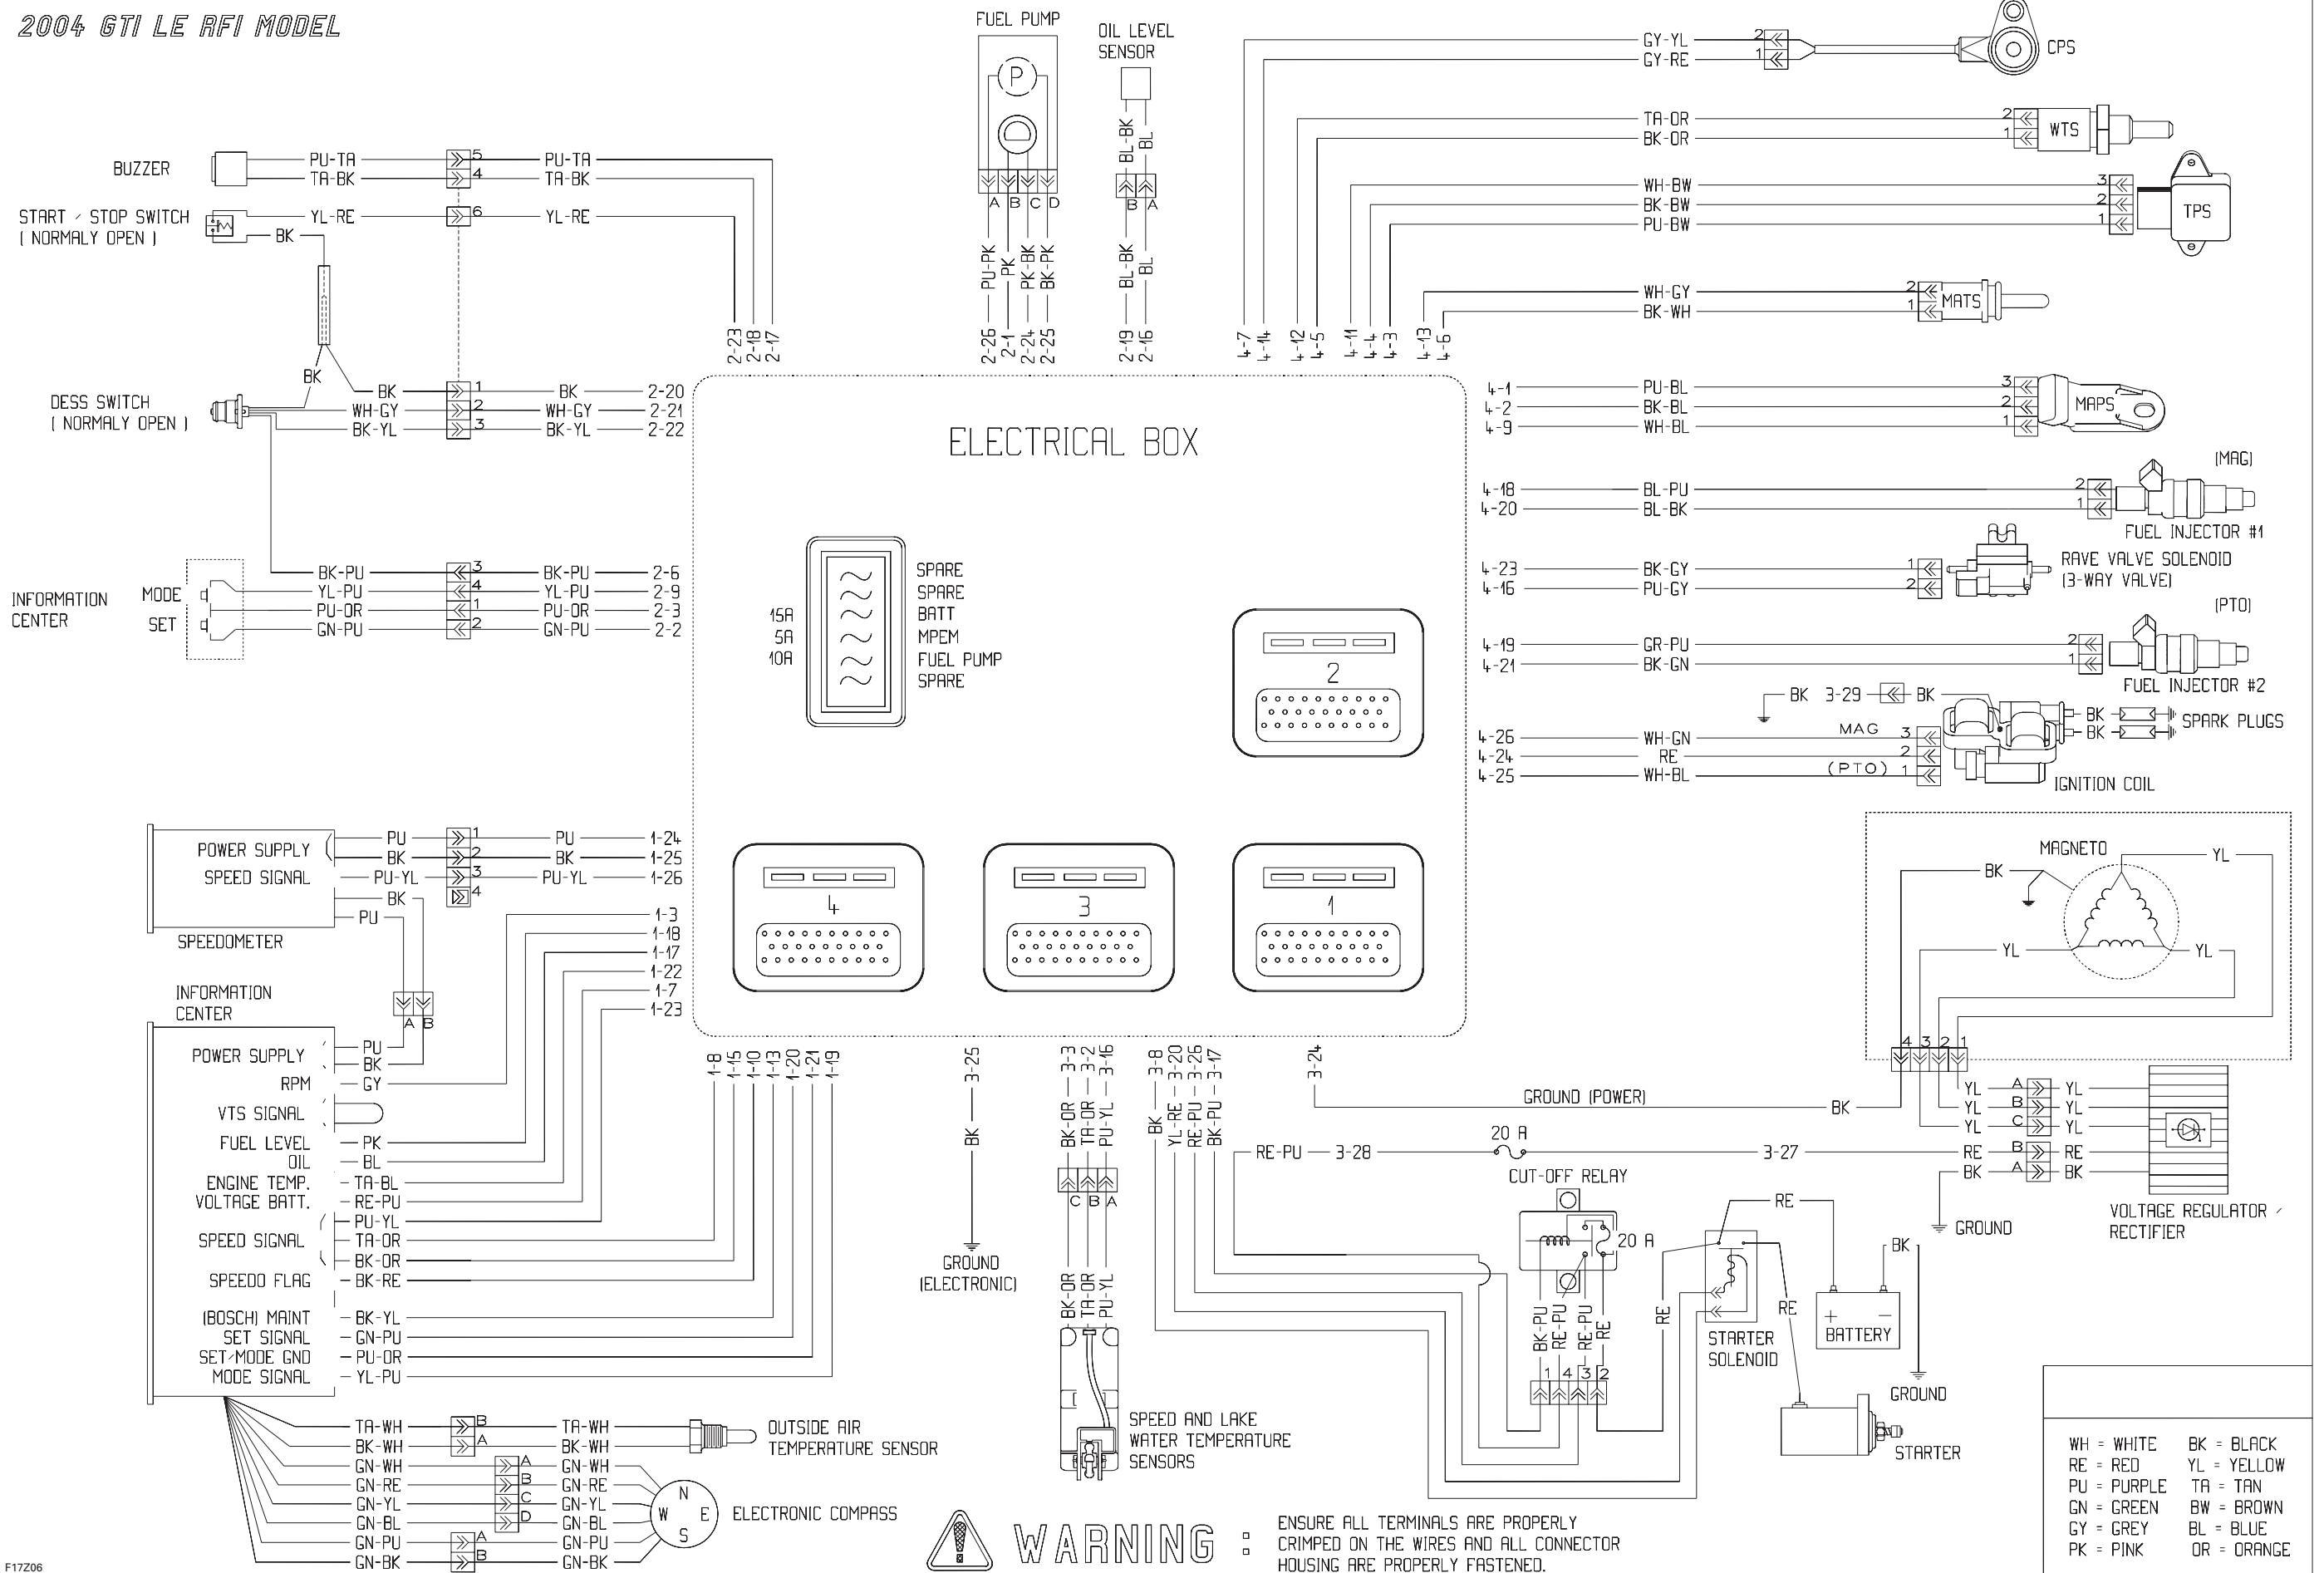

2004 GTI MODEL

**WARNING**

ENSURE ALL TERMINALS ARE PROPERLY CRIMPED ON THE WIRES AND ALL CONNECTOR HOUSING ARE PROPERLY FASTENED.

COLOR CODE

WH = WHITE	BK = BLACK
RE = RED	YL = YELLOW
PU = PURPLE	TA = TAN
GN = GREEN	BW = BROWN
GY = GREY	BL = BLUE
PK = PINK	OR = ORANGE

2004 GTI LE MODEL

**WARNING**

ENSURE ALL TERMINALS ARE PROPERLY CRIMPED ON THE WIRES AND ALL CONNECTOR HOUSING ARE PROPERLY FASTENED.

COLOR CODE

WH = WHITE	BK = BLACK
RE = RED	YL = YELLOW
PU = PURPLE	TA = TAN
GN = GREEN	BW = BROWN
GY = GREY	BL = BLUE
PK = PINK	OR = ORANGE

2004 GTI RFI MODEL

**WARNING**

ENSURE ALL TERMINALS ARE PROPERLY CRIMPED ON THE WIRES AND ALL CONNECTOR HOUSING ARE PROPERLY FASTENED.

WH = WHITE	BK = BLACK
RE = RED	YL = YELLOW
PU = PURPLE	TA = TAN
GN = GREEN	BW = BROWN
CY = GREY	BL = BLUE
PK = PINK	OR = ORANGE

2004 GTI LE RFI MODEL

**WARNING** ■ ENSURE ALL TERMINALS ARE PROPERLY CRIMPED ON THE WIRES AND ALL CONNECTOR HOUSING ARE PROPERLY FASTENED.

WH = WHITE	BK = BLACK
RE = RED	YL = YELLOW
PU = PURPLE	TA = TAN
GN = GREEN	BW = BROWN
GY = GREY	BL = BLUE
PK = PINK	OR = ORANGE