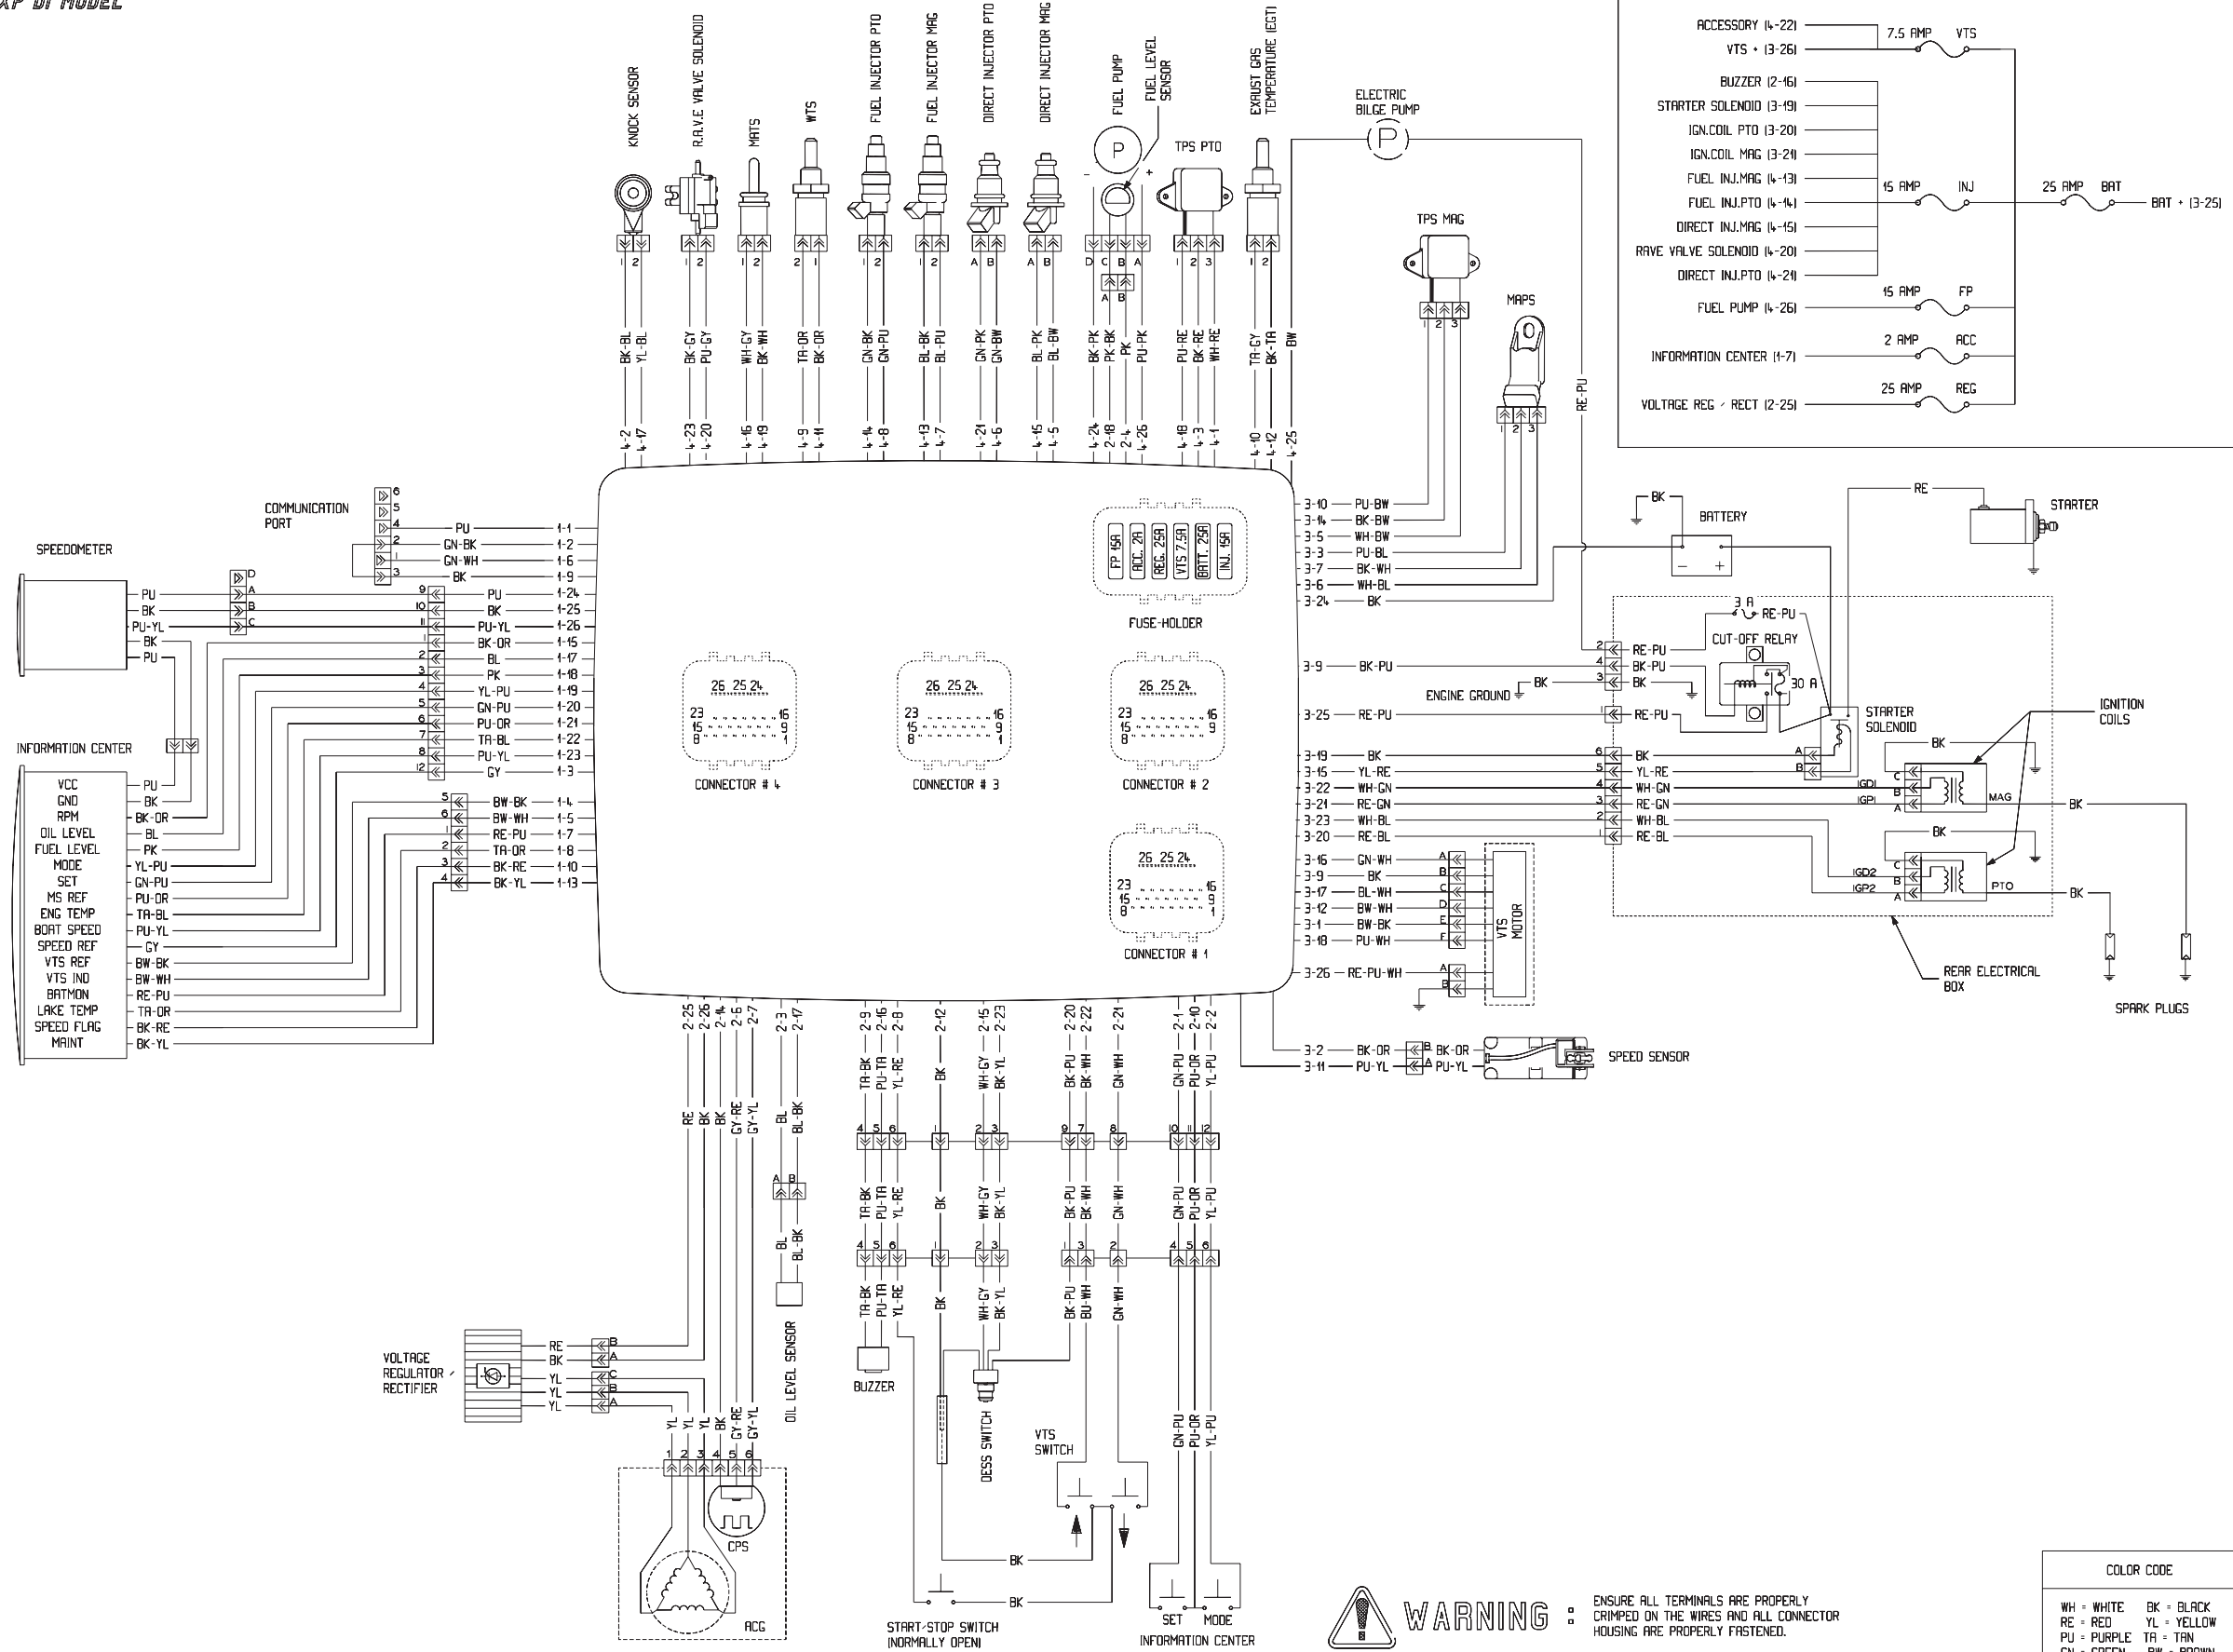

2004 GTI LE MODEL

**WARNING**

ENSURE ALL TERMINALS ARE PROPERLY CRIMPED ON THE WIRES AND ALL CONNECTOR HOUSING ARE PROPERLY FASTENED.

COLOR CODE

WH = WHITE	BK = BLACK
RE = RED	YL = YELLOW
PU = PURPLE	TA = TAN
GN = GREEN	BW = BROWN
GY = GREY	BL = BLUE
PK = PINK	OR = ORANGE

2004 GTI RFI MODEL

**WARNING**

ENSURE ALL TERMINALS ARE PROPERLY CRIMPED ON THE WIRES AND ALL CONNECTOR HOUSING ARE PROPERLY FASTENED.

WH = WHITE	BK = BLACK
RE = RED	YL = YELLOW
PU = PURPLE	TA = TAN
GN = GREEN	BW = BROWN
CY = GREY	BL = BLUE
PK = PINK	OR = ORANGE

2004 GTI LE RFI MODEL

**WARNING** ■ ENSURE ALL TERMINALS ARE PROPERLY CRIMPED ON THE WIRES AND ALL CONNECTOR HOUSING ARE PROPERLY FASTENED.

WH = WHITE	BK = BLACK
RE = RED	YL = YELLOW
PU = PURPLE	TA = TAN
GN = GREEN	BW = BROWN
GY = GREY	BL = BLUE
PK = PINK	OR = ORANGE

F17Z06

2004 GTX 4-TEC SERIES, RXP 4-TEC SUPERCHARGED

**WARNING** : ENSURE ALL TERMINALS ARE PROPERLY CRIMPED ON THE WIRES AND ALL CONNECTOR HOUSING ARE PROPERLY FASTENED.

**COLOR CODE**

WH - WHITE	BK - BLACK
RE - RED	YL - YELLOW
PU - PURPLE	TR - TAN
GN - GREEN	BW - BROWN
GY - GREY	BL - BLUE
PK - PINK	OR - ORANGE