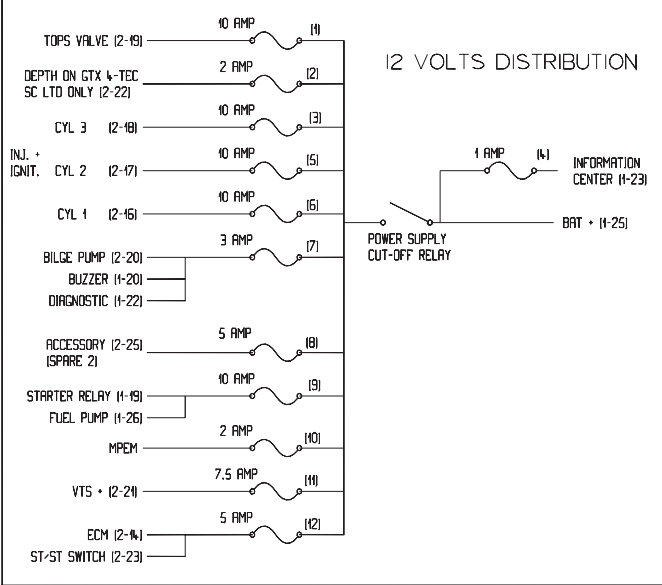

2004 GTI LE MODEL

**WARNING**

ENSURE ALL TERMINALS ARE PROPERLY CRIMPED ON THE WIRES AND ALL CONNECTOR HOUSING ARE PROPERLY FASTENED.

COLOR CODE

WH = WHITE	BK = BLACK
RE = RED	YL = YELLOW
PU = PURPLE	TA = TAN
GN = GREEN	BW = BROWN
GY = GREY	BL = BLUE
PK = PINK	OR = ORANGE

2004 GTI RFI MODEL

**WARNING**

ENSURE ALL TERMINALS ARE PROPERLY CRIMPED ON THE WIRES AND ALL CONNECTOR HOUSING ARE PROPERLY FASTENED.

WH = WHITE	BK = BLACK
RE = RED	YL = YELLOW
PU = PURPLE	TA = TAN
GN = GREEN	BW = BROWN
CY = GREY	BL = BLUE
PK = PINK	OR = ORANGE

2004 GTI LE RFI MODEL

**WARNING** ■ ENSURE ALL TERMINALS ARE PROPERLY CRIMPED ON THE WIRES AND ALL CONNECTOR HOUSING ARE PROPERLY FASTENED.

WH = WHITE	BK = BLACK
RE = RED	YL = YELLOW
PU = PURPLE	TA = TAN
GN = GREEN	BW = BROWN
GY = GREY	BL = BLUE
PK = PINK	OR = ORANGE

F17Z06

2004 GTX 4-TEC SERIES, RXP 4-TEC SUPERCHARGED

**WARNING** : ENSURE ALL TERMINALS ARE PROPERLY CRIMPED ON THE WIRES AND ALL CONNECTOR HOUSING ARE PROPERLY FASTENED.

**COLOR CODE**

WH - WHITE	BK - BLACK
RE - RED	YL - YELLOW
PU - PURPLE	TR - TAN
GN - GREEN	BW - BROWN
GY - GREY	BL - BLUE
PK - PINK	OR - ORANGE