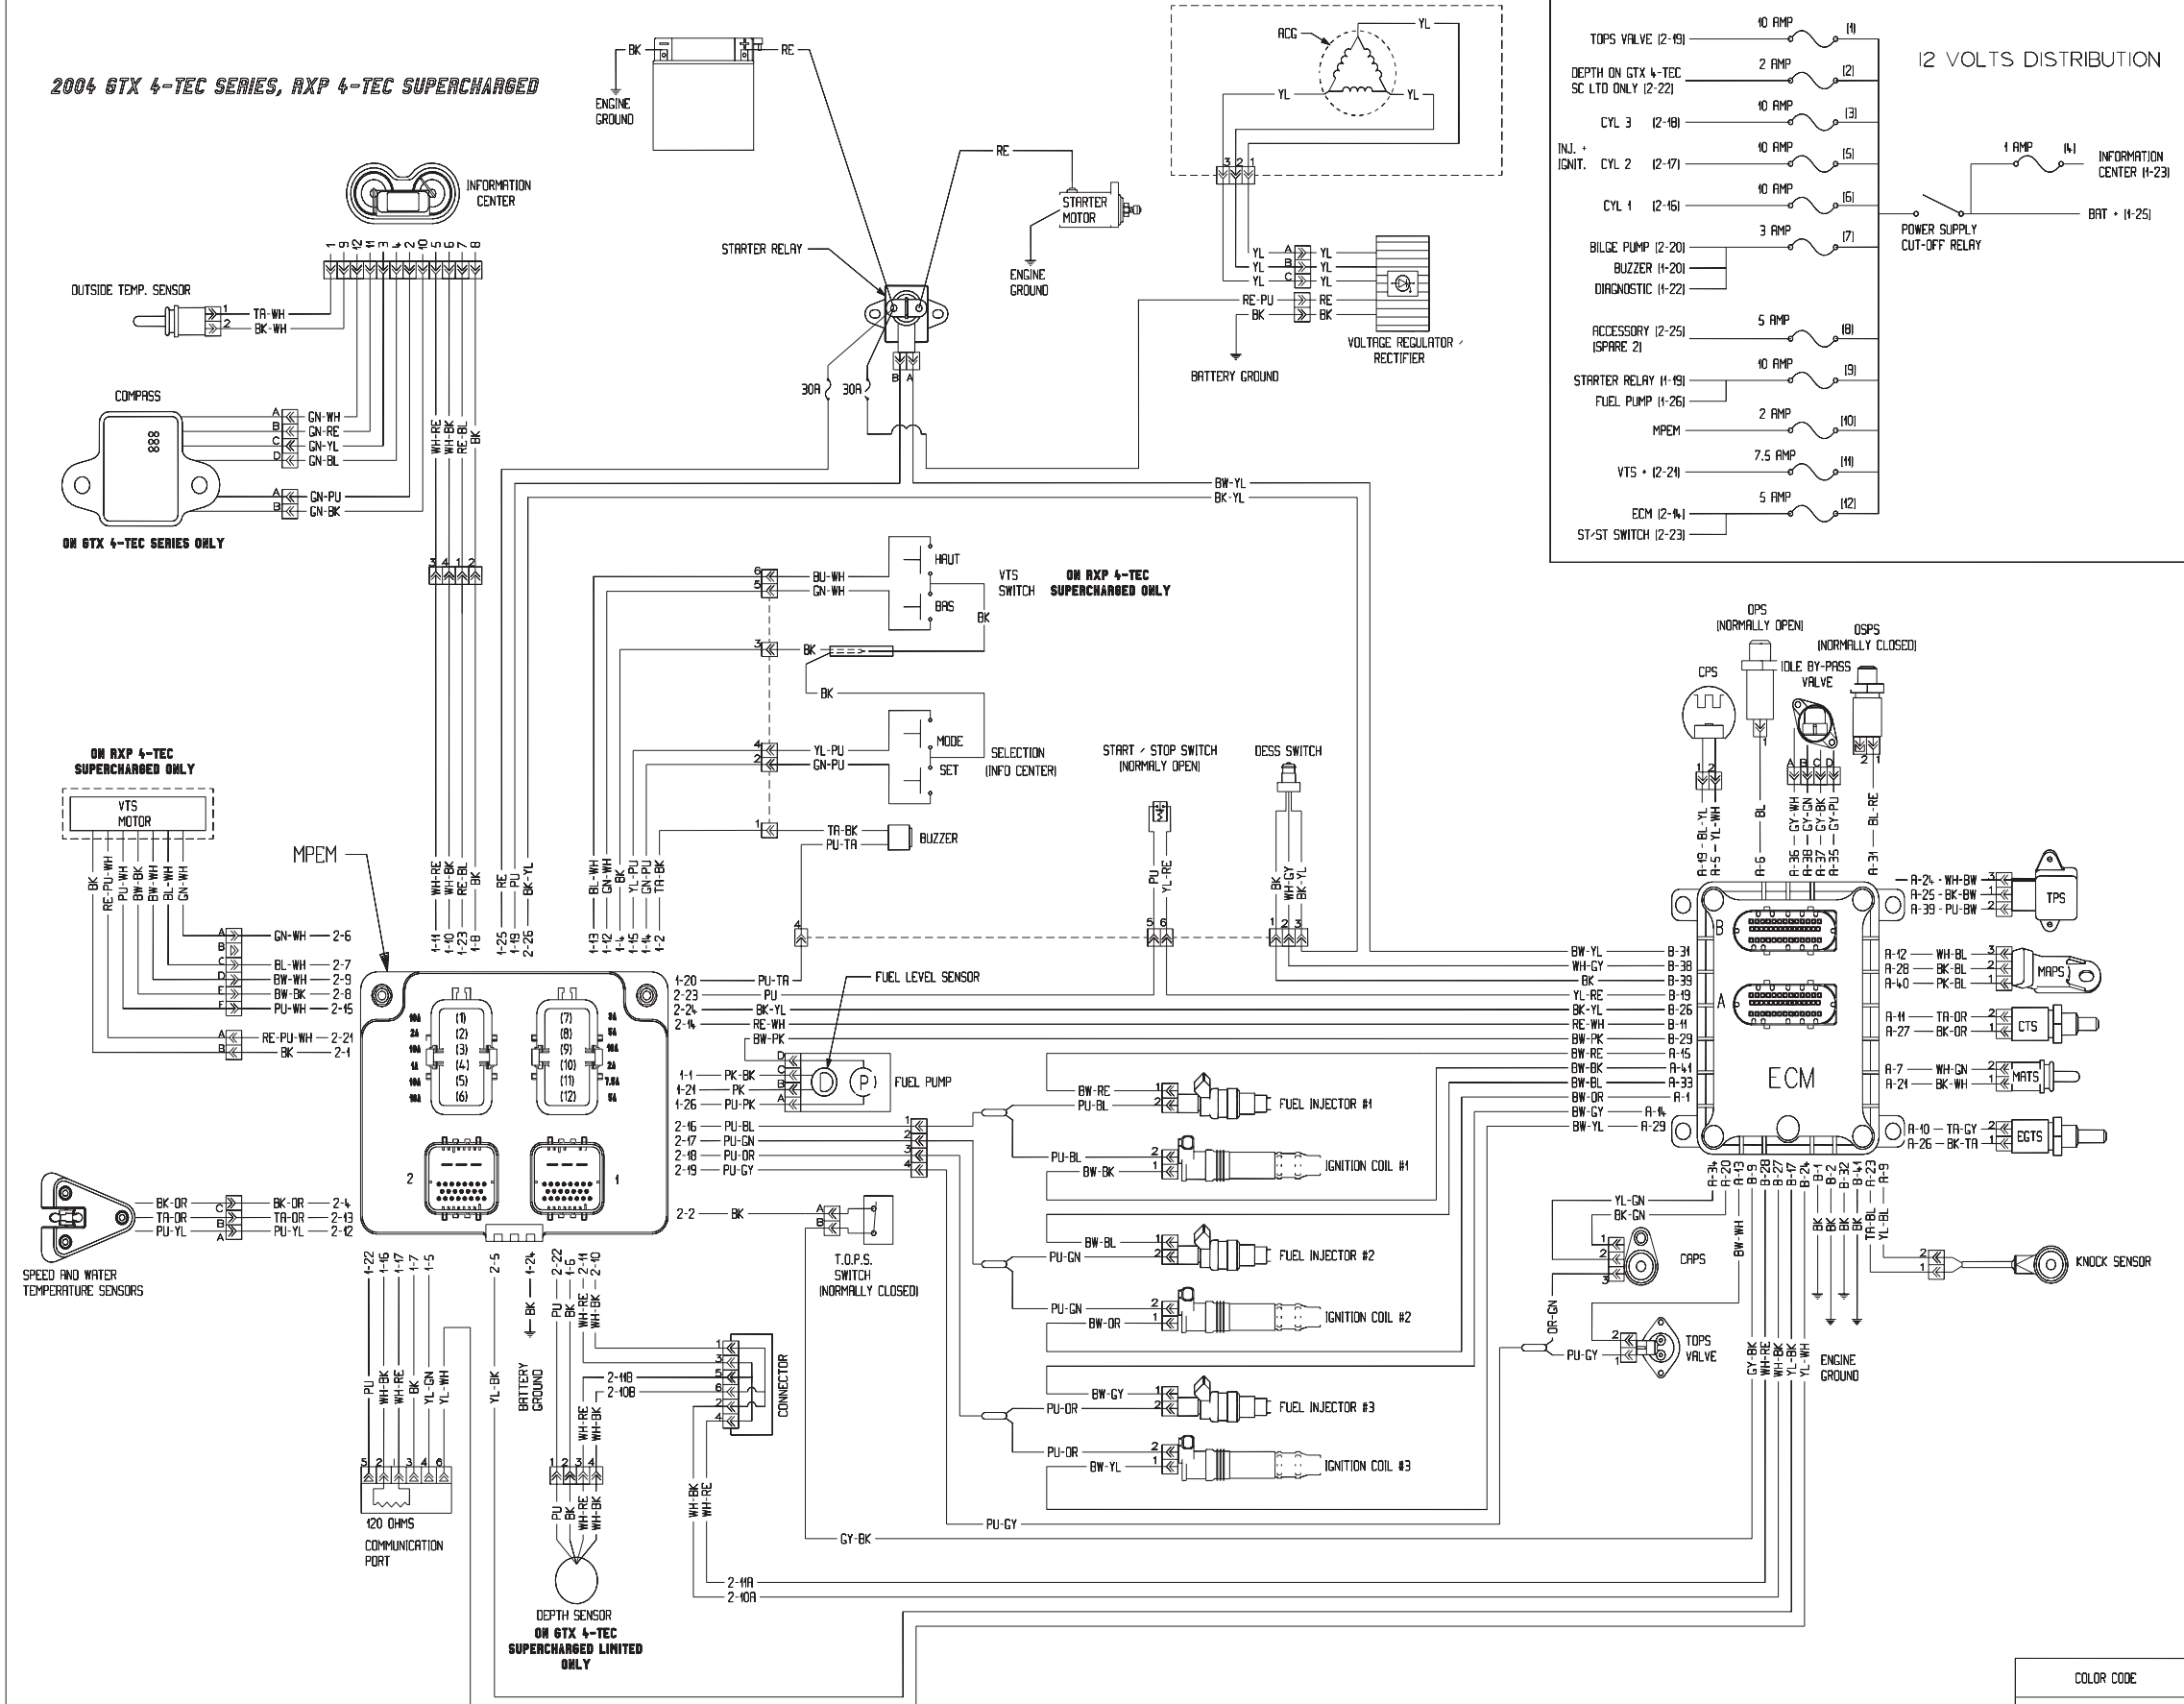

2004 GTI RFI MODEL

**WARNING**

ENSURE ALL TERMINALS ARE PROPERLY CRIMPED ON THE WIRES AND ALL CONNECTOR HOUSING ARE PROPERLY FASTENED.

WH = WHITE	BK = BLACK
RE = RED	YL = YELLOW
PU = PURPLE	TA = TAN
GN = GREEN	BW = BROWN
CY = GREY	BL = BLUE
PK = PINK	OR = ORANGE

2004 GTI LE RFI MODEL

**WARNING** ■ ENSURE ALL TERMINALS ARE PROPERLY CRIMPED ON THE WIRES AND ALL CONNECTOR HOUSING ARE PROPERLY FASTENED.

WH = WHITE	BK = BLACK
RE = RED	YL = YELLOW
PU = PURPLE	TA = TAN
GN = GREEN	BW = BROWN
GY = GREY	BL = BLUE
PK = PINK	OR = ORANGE

F17Z06

2004 GTX 4-TEC SERIES, RXP 4-TEC SUPERCHARGED

**WARNING** : ENSURE ALL TERMINALS ARE PROPERLY CRIMPED ON THE WIRES AND ALL CONNECTOR HOUSING ARE PROPERLY FASTENED.

**COLOR CODE**

WH - WHITE	BK - BLACK
RE - RED	YL - YELLOW
PU - PURPLE	TR - TAN
GN - GREEN	BW - BROWN
GY - GREY	BL - BLUE
PK - PINK	OR - ORANGE