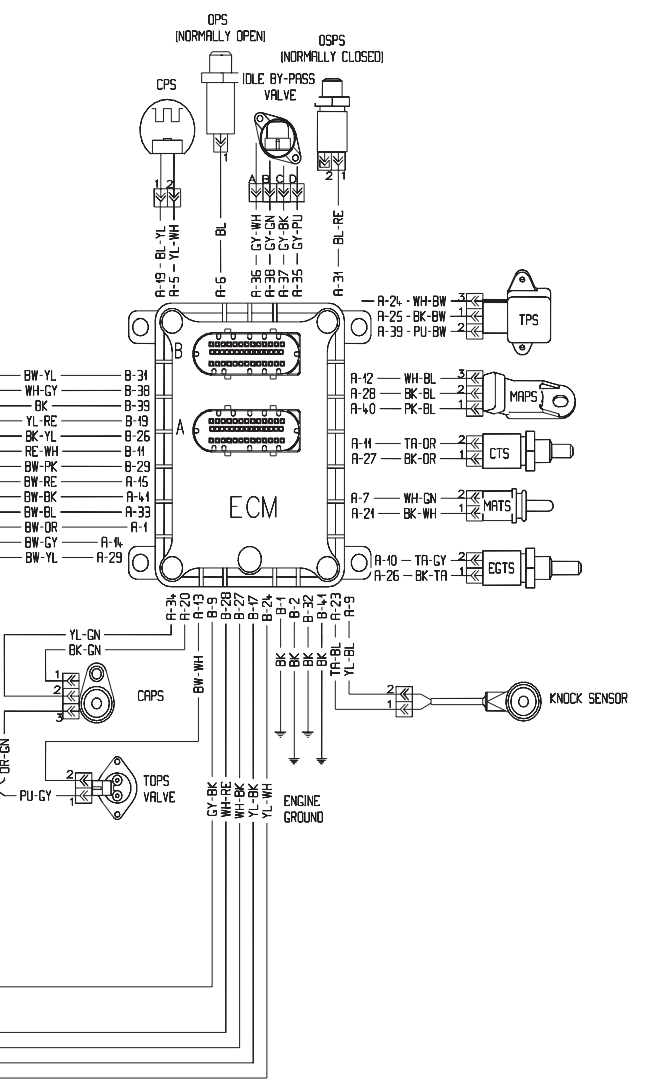

2004 GTI LE MODEL

**WARNING**

ENSURE ALL TERMINALS ARE PROPERLY CRIMPED ON THE WIRES AND ALL CONNECTOR HOUSING ARE PROPERLY FASTENED.

COLOR CODE

WH = WHITE	BK = BLACK
RE = RED	YL = YELLOW
PU = PURPLE	TA = TAN
GN = GREEN	BW = BROWN
GY = GREY	BL = BLUE
PK = PINK	OR = ORANGE

2004 GTI RFI MODEL

**WARNING**

ENSURE ALL TERMINALS ARE PROPERLY CRIMPED ON THE WIRES AND ALL CONNECTOR HOUSING ARE PROPERLY FASTENED.

WH = WHITE	BK = BLACK
RE = RED	YL = YELLOW
PU = PURPLE	TA = TAN
GN = GREEN	BW = BROWN
CY = GREY	BL = BLUE
PK = PINK	OR = ORANGE

2004 GTI LE RFI MODEL

**WARNING** ■ ENSURE ALL TERMINALS ARE PROPERLY CRIMPED ON THE WIRES AND ALL CONNECTOR HOUSING ARE PROPERLY FASTENED.

WH = WHITE	BK = BLACK
RE = RED	YL = YELLOW
PU = PURPLE	TA = TAN
GN = GREEN	BW = BROWN
GY = GREY	BL = BLUE
PK = PINK	OR = ORANGE

F17Z06

2004 GTX 4-TEC SERIES, RXP 4-TEC SUPERCHARGED

**WARNING** : ENSURE ALL TERMINALS ARE PROPERLY CRIMPED ON THE WIRES AND ALL CONNECTOR HOUSING ARE PROPERLY FASTENED.

**COLOR CODE**

WH - WHITE	BK - BLACK
RE - RED	YL - YELLOW
PU - PURPLE	TR - TAN
GN - GREEN	BW - BROWN
GY - GREY	BL - BLUE
PK - PINK	OR - ORANGE