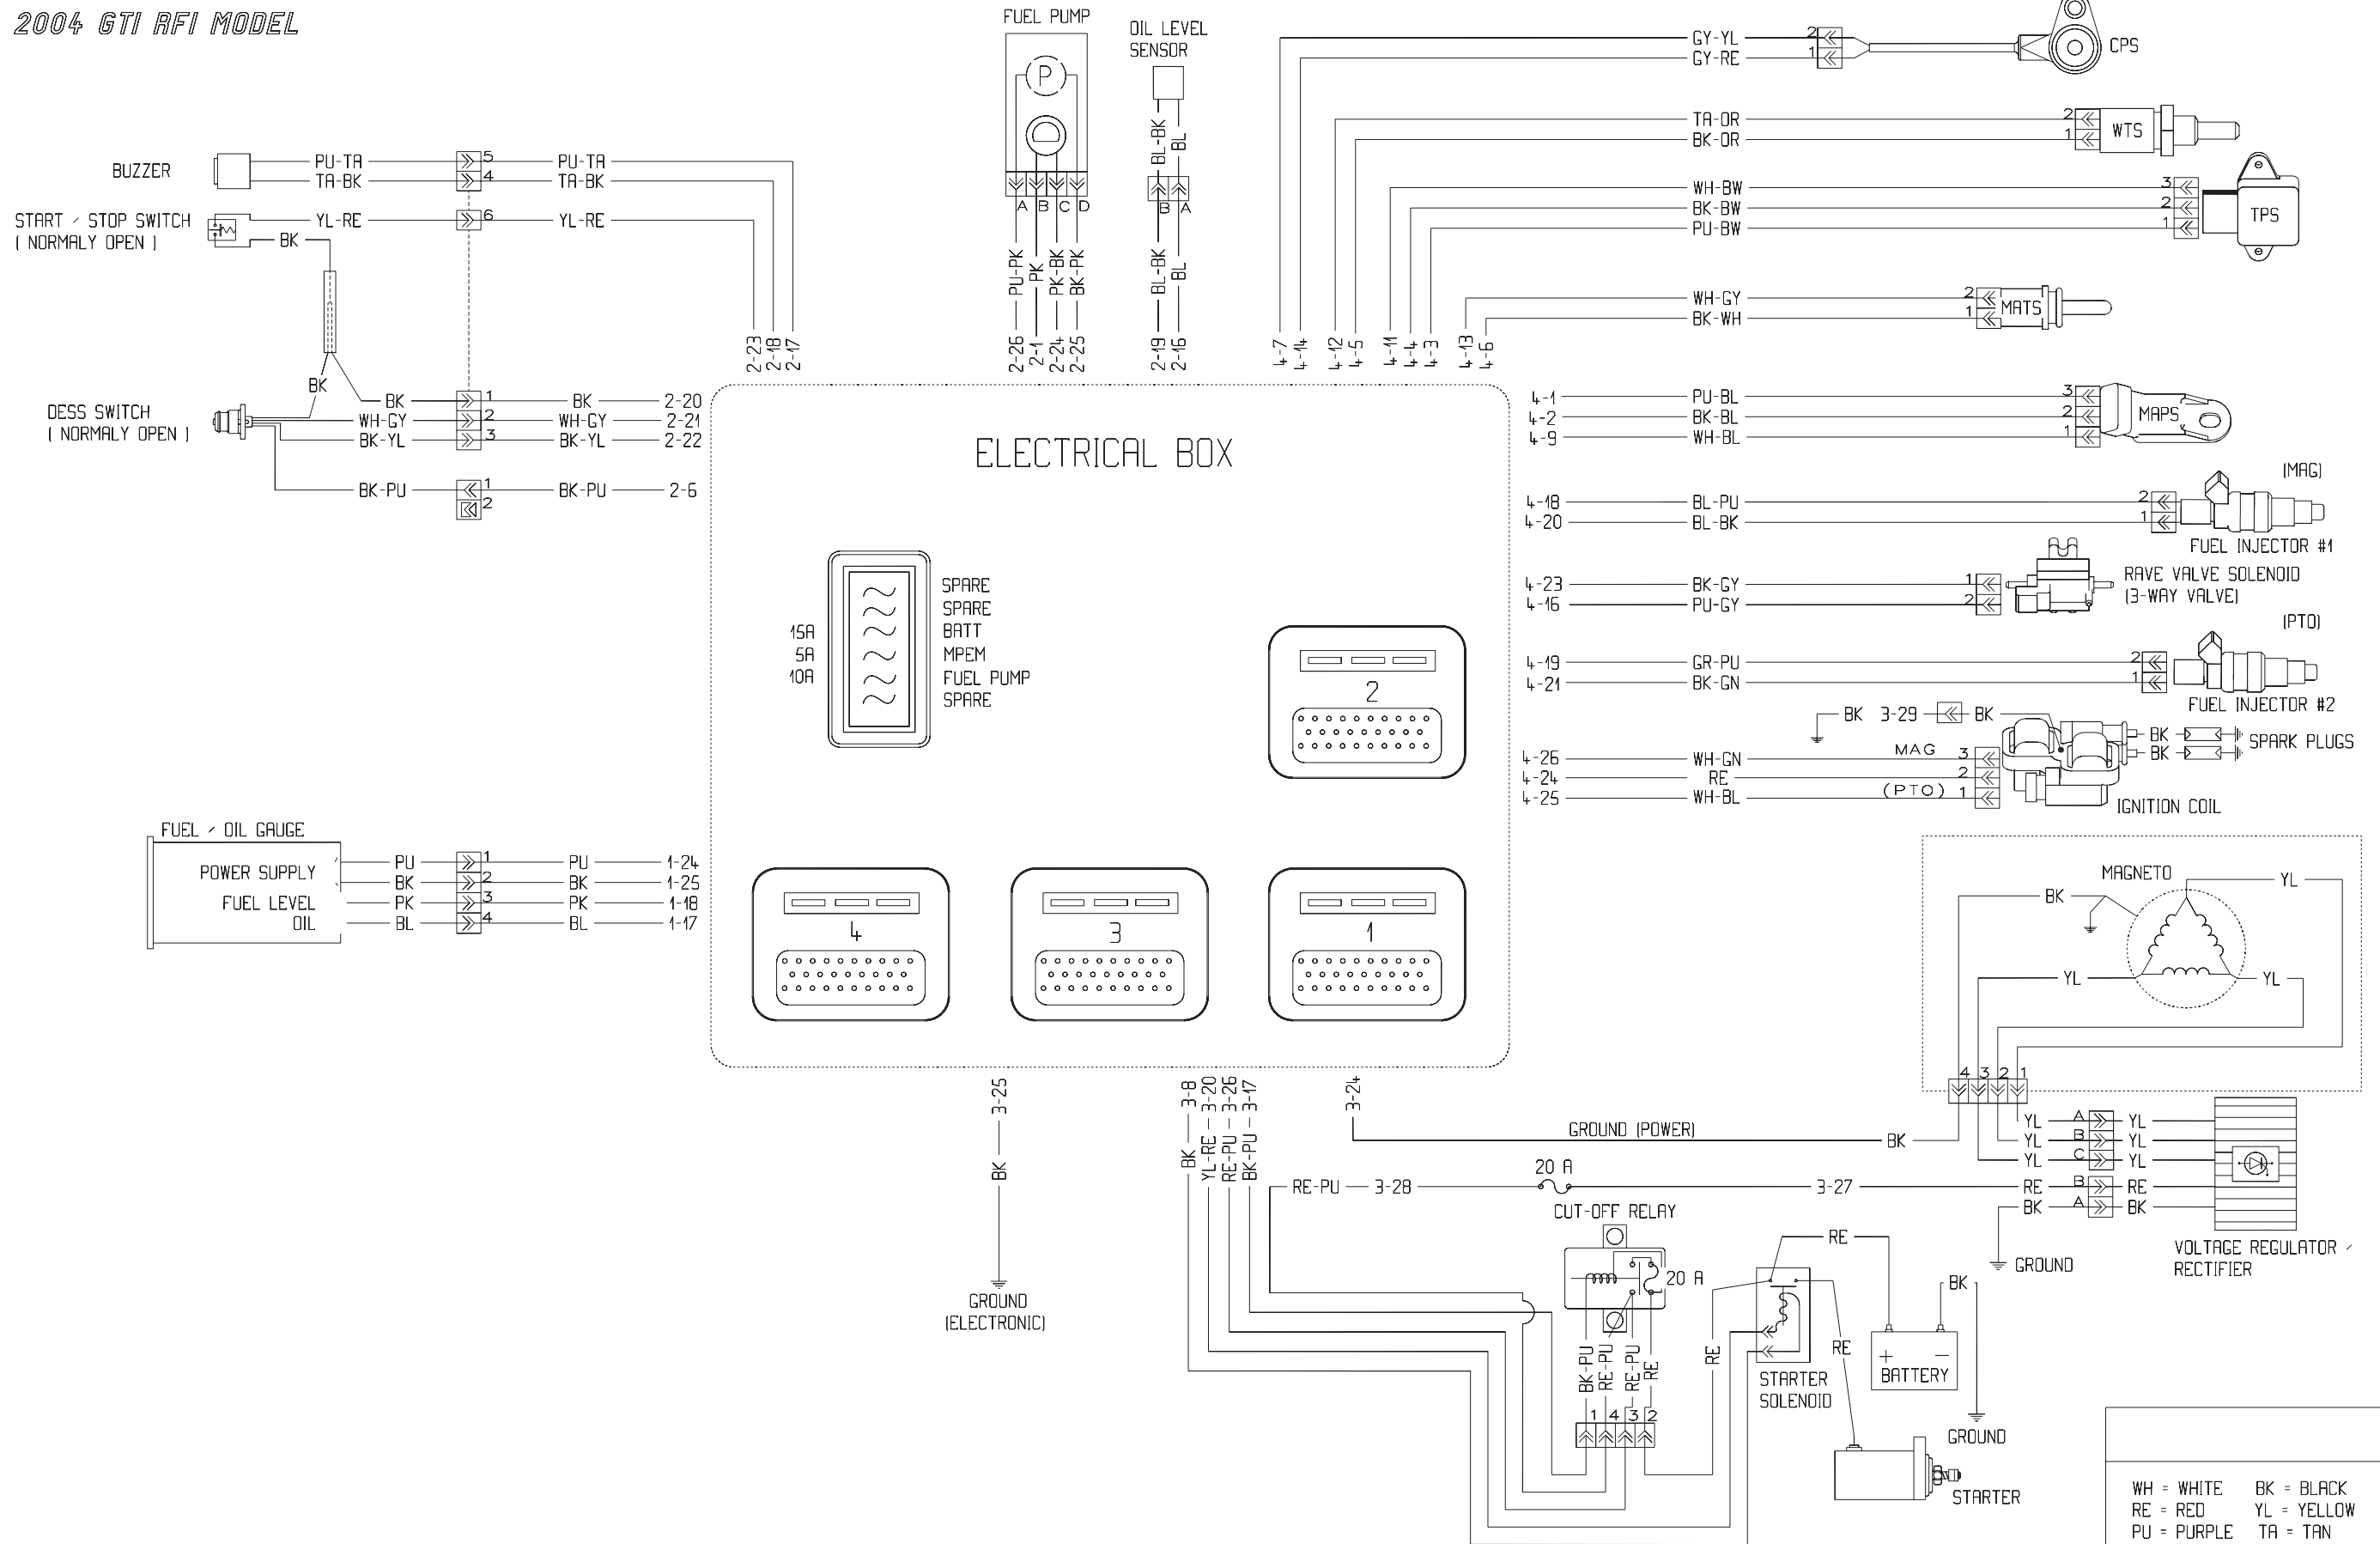

2004 GTI MODEL

**WARNING**

ENSURE ALL TERMINALS ARE PROPERLY CRIMPED ON THE WIRES AND ALL CONNECTOR HOUSING ARE PROPERLY FASTENED.

COLOR CODE

WH = WHITE	BK = BLACK
RE = RED	YL = YELLOW
PU = PURPLE	TA = TAN
GN = GREEN	BW = BROWN
GY = GREY	BL = BLUE
PK = PINK	OR = ORANGE

2004 GTI LE MODEL

**WARNING**

ENSURE ALL TERMINALS ARE PROPERLY CRIMPED ON THE WIRES AND ALL CONNECTOR HOUSING ARE PROPERLY FASTENED.

COLOR CODE

WH = WHITE	BK = BLACK
RE = RED	YL = YELLOW
PU = PURPLE	TA = TAN
GN = GREEN	BW = BROWN
GY = GREY	BL = BLUE
PK = PINK	OR = ORANGE

2004 GTI RFI MODEL

**WARNING**

ENSURE ALL TERMINALS ARE PROPERLY CRIMPED ON THE WIRES AND ALL CONNECTOR HOUSING ARE PROPERLY FASTENED.

WH = WHITE	BK = BLACK
RE = RED	YL = YELLOW
PU = PURPLE	TA = TAN
GN = GREEN	BW = BROWN
CY = GREY	BL = BLUE
PK = PINK	OR = ORANGE

F17Z06

2004 GTX 4-TEC SERIES, RXP 4-TEC SUPERCHARGED

**WARNING** : ENSURE ALL TERMINALS ARE PROPERLY CRIMPED ON THE WIRES AND ALL CONNECTOR HOUSING ARE PROPERLY FASTENED.

**COLOR CODE**

WH - WHITE	BK - BLACK
RE - RED	YL - YELLOW
PU - PURPLE	TR - TAN
GN - GREEN	BW - BROWN
GY - GREY	BL - BLUE
PK - PINK	OR - ORANGE