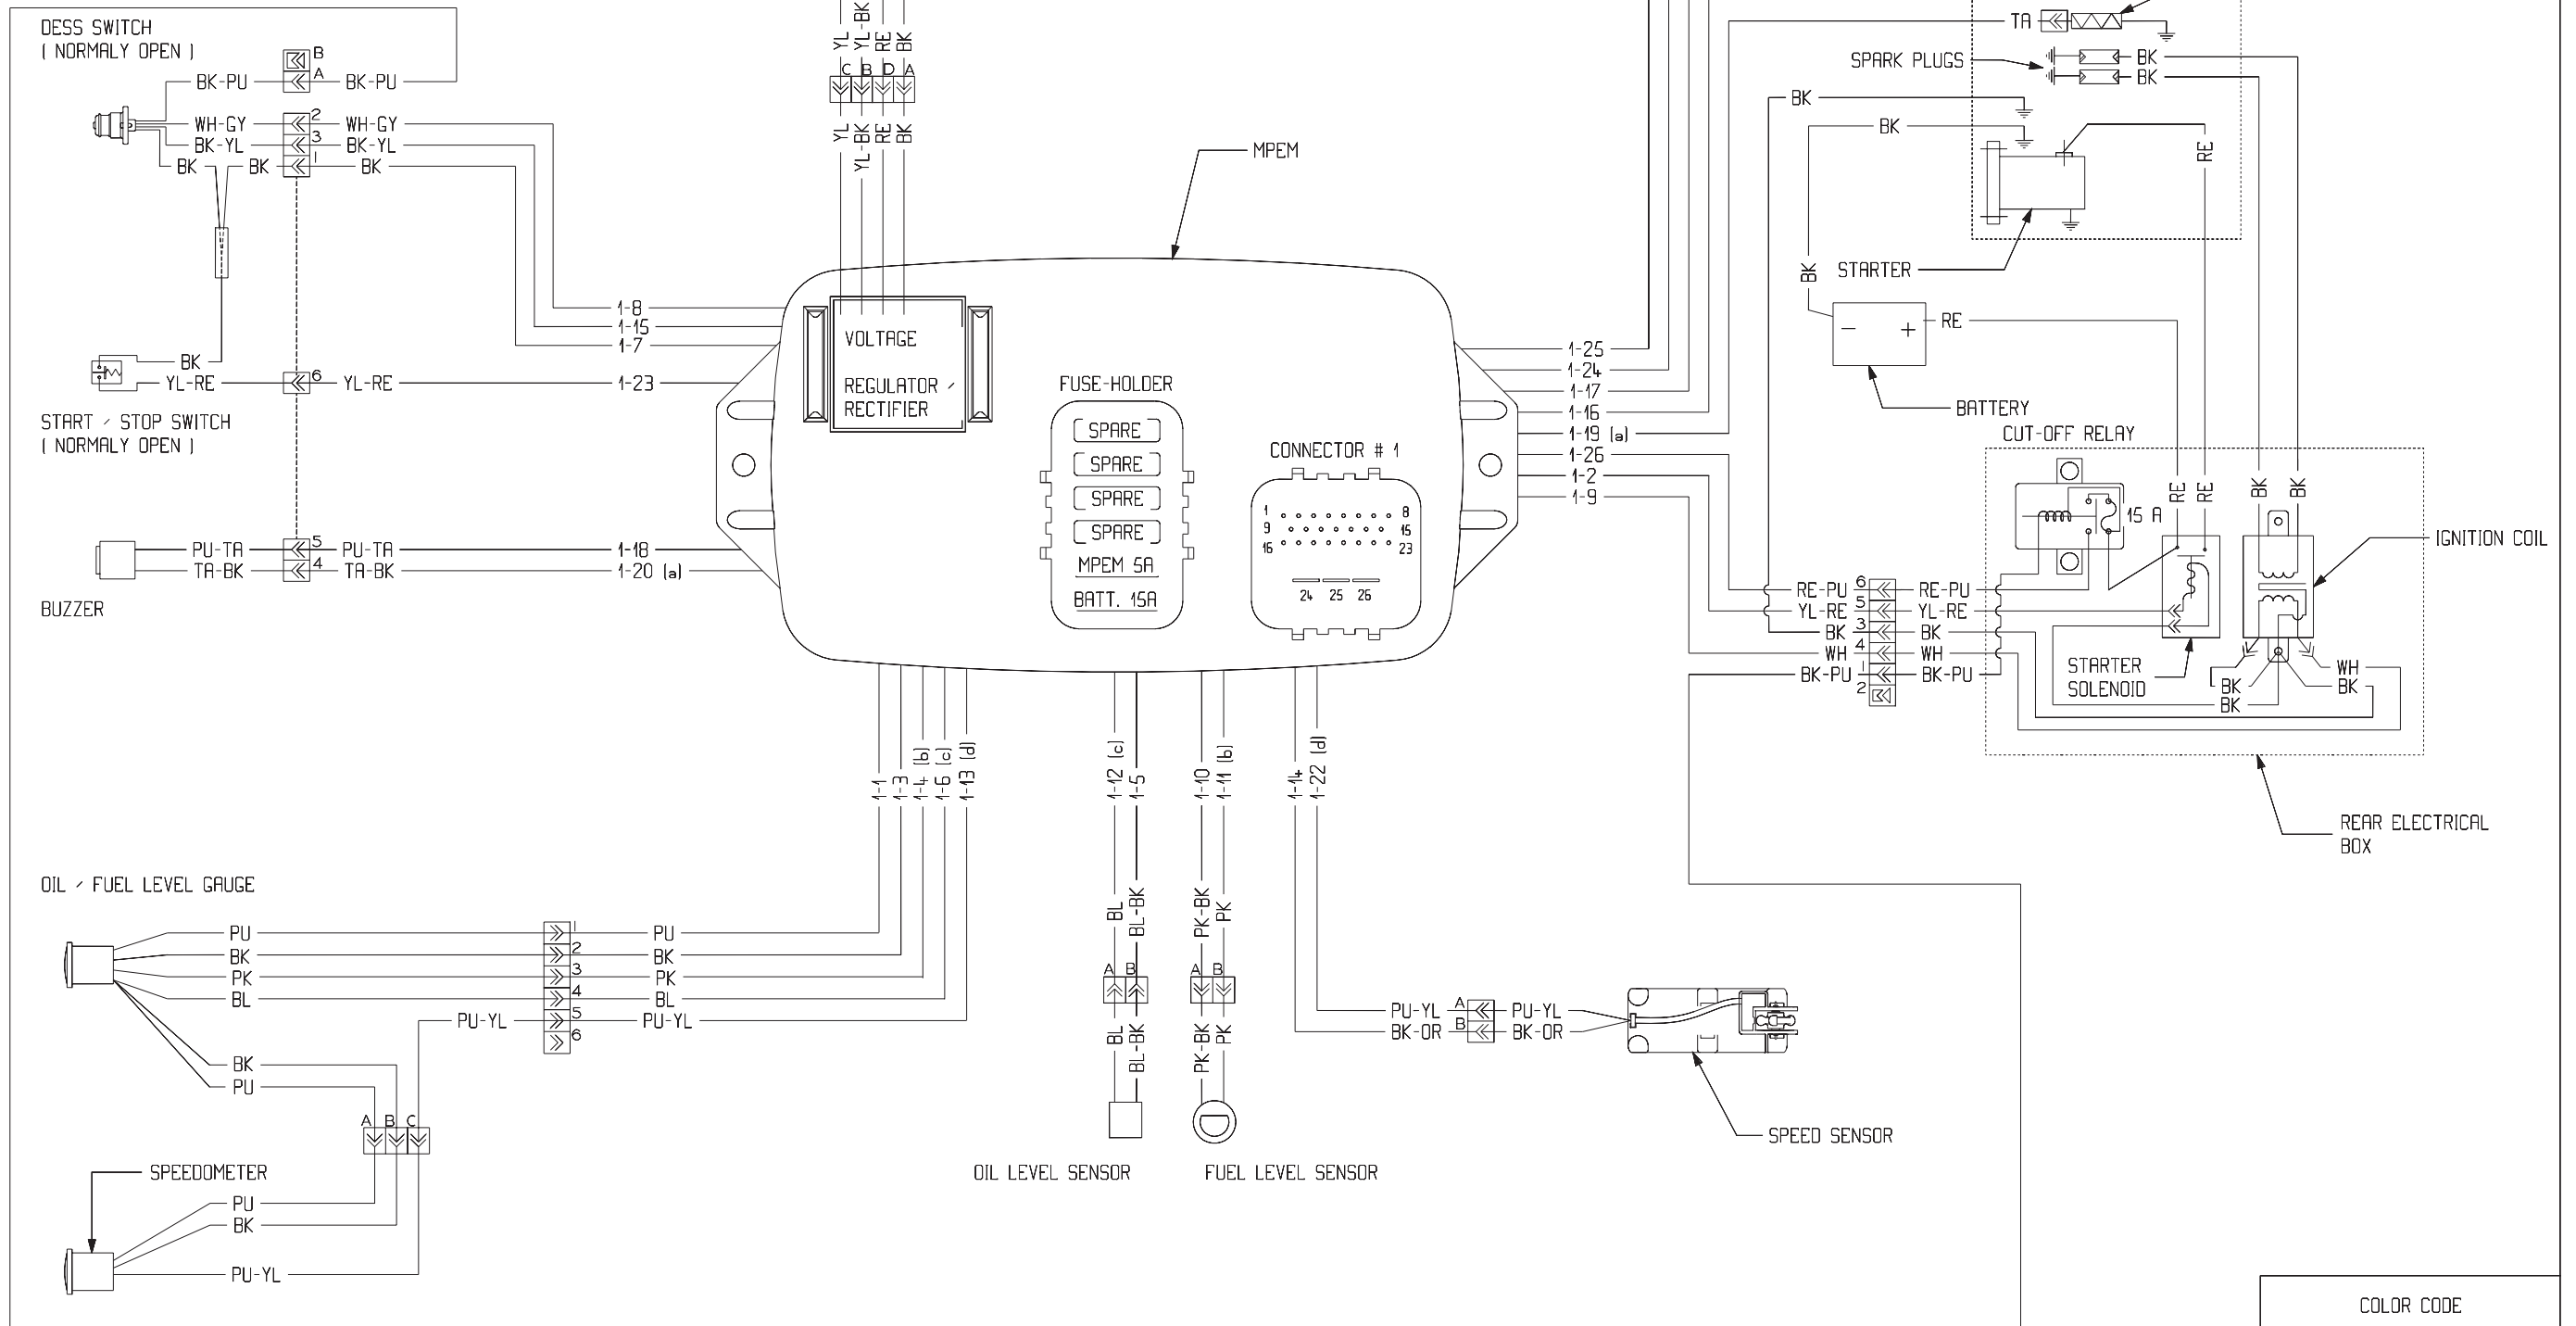

2004 GTI MODEL

**WARNING**

ENSURE ALL TERMINALS ARE PROPERLY CRIMPED ON THE WIRES AND ALL CONNECTOR HOUSING ARE PROPERLY FASTENED.

COLOR CODE

WH = WHITE	BK = BLACK
RE = RED	YL = YELLOW
PU = PURPLE	TA = TAN
GN = GREEN	BW = BROWN
GY = GREY	BL = BLUE
PK = PINK	OR = ORANGE

2004 GTI LE MODEL

**WARNING**

ENSURE ALL TERMINALS ARE PROPERLY CRIMPED ON THE WIRES AND ALL CONNECTOR HOUSING ARE PROPERLY FASTENED.

COLOR CODE

WH = WHITE	BK = BLACK
RE = RED	YL = YELLOW
PU = PURPLE	TA = TAN
GN = GREEN	BW = BROWN
GY = GREY	BL = BLUE
PK = PINK	OR = ORANGE

2004 GTI RFI MODEL

**WARNING**

ENSURE ALL TERMINALS ARE PROPERLY CRIMPED ON THE WIRES AND ALL CONNECTOR HOUSING ARE PROPERLY FASTENED.

WH = WHITE	BK = BLACK
RE = RED	YL = YELLOW
PU = PURPLE	TA = TAN
GN = GREEN	BW = BROWN
CY = GREY	BL = BLUE
PK = PINK	OR = ORANGE

F17Z06

2004 GTX 4-TEC SERIES, RXP 4-TEC SUPERCHARGED

**WARNING** : ENSURE ALL TERMINALS ARE PROPERLY CRIMPED ON THE WIRES AND ALL CONNECTOR HOUSING ARE PROPERLY FASTENED.

**COLOR CODE**

WH - WHITE	BK - BLACK
RE - RED	YL - YELLOW
PU - PURPLE	TR - TAN
GN - GREEN	BW - BROWN
GY - GREY	BL - BLUE
PK - PINK	OR - ORANGE